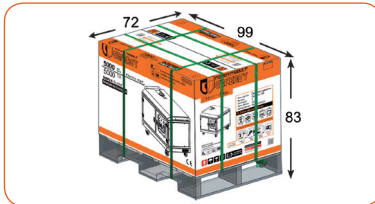

EMBALAJE / PACKAGING