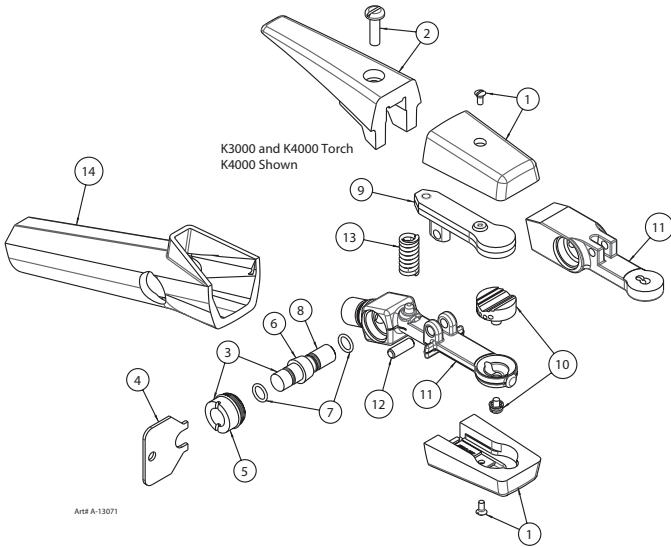

# SECTION 6: REPLACEMENT PARTS

## K3000™ & K4000® TORCH REPLACEMENT PARTS

TORCH REPLACEMENT PARTS LIST			
Item	Description	K3000™	K4000®
1	Insulators & Screws	94-433-193	94-433-183
2	Lever & Screw	94-476-080	94-476-066
3	Valve Bonnet	94-104-016	94-104-016
4	Bonnet Wrench	94-960-001	94-960-001
5	Bonnet Only	94-104-012	94-104-012
6	Spool & O-Rings	94-801-011	94-801-011
7	O-Ring	94-710-036	94-710-036
8	Spool Only	94-801-010	94-801-010
9	Upper Arm	94-048-120	94-048-088
10	Head & Screw	94-378-366	94-378-368
11	Torch Body	94-103-232	94-103-206
12	Hinge Pin	94-632-101	94-632-094
13	Spring	94-800-191	94-800-077
14	Handle	94-370-179	94-370-163